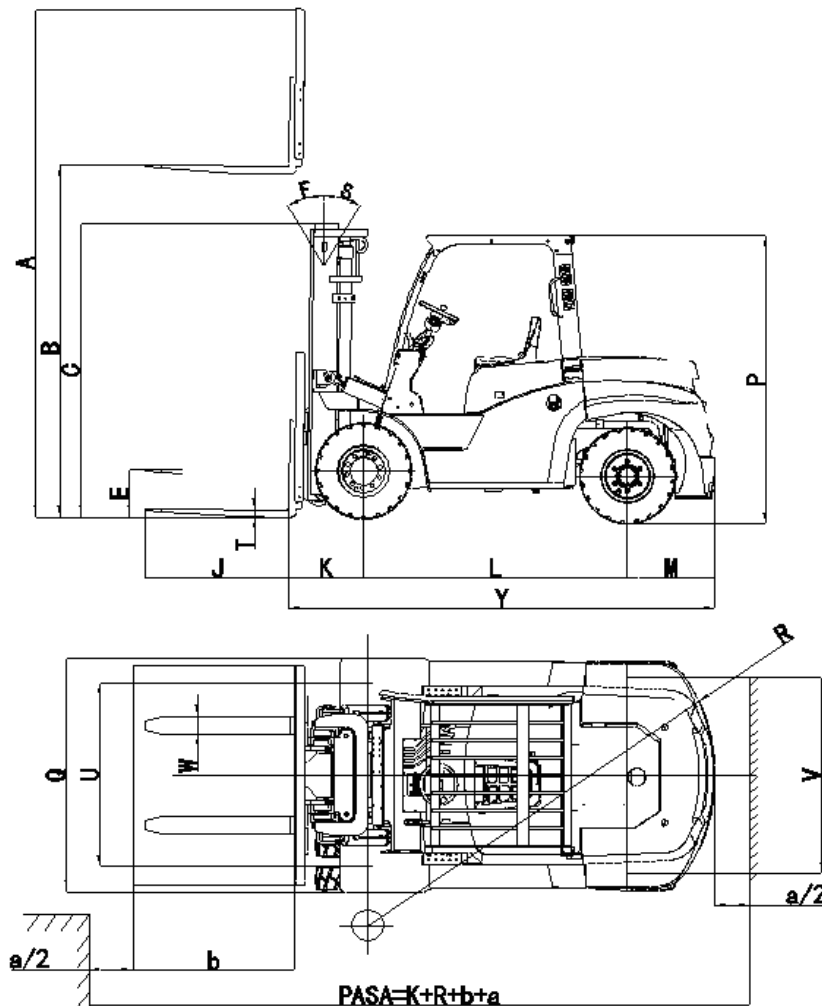

Mast Option

4.5/5.0t T8 series mast: (pneumatic)

Type	Model	Max. fork height	Overall height				Free lift		Front Overhang	Tilt range		Capacity				
			Lowered	Extended		Without backrest	With backrest	FWD		BWD	Load capacity at 500 mm					
				Without backrest	With backrest						4.5t	5.0t				
													mm	mm	kg	kg
Wide view mast	2W300	3000	2280	4175	3770	145	145	565	6	10	4500	5000				
	2W330	3300	2430	4475	4070	145	145	565	6	10	4500	5000				
	2W350	3500	2530	4675	4270	145	145	565	6	10	4500	5000				
	2W370	3700	2630	4875	4470	145	145	565	6	10	4350	4800				
	2W400	4000	2830	5175	4770	145	145	565	6	6	4250	4750				
	2W425	4250	2955	5425	5020	145	145	565	6	6	3800	4250				
wide view full 2-stage mast	2W450	4500	3080	5675	5270	145	145	565	6	6	3150	3500				
	2F271	2710	2250	3885	3480	1055	1355	565	6	10	4500	5000				
	2F300	3000	2395	4175	3770	1200	1500	565	6	10	4500	5000				
	2F330	3300	2545	4475	4070	1350	1650	565	6	10	4500	5000				
wide view full 3-stage mast	2F350	3500	2645	4675	4270	1450	1750	565	6	10	4500	5000				
	3F400	4000	2080	4780	5200	1230	900	578	6	6	4000	4500				
	3F435	4350	2195	5130	5550	1345	1015	578	6	6	3800	4250				
	3F450	4500	2245	5280	5700	1395	1065	578	6	6	3600	4000				
	3F470	4700	2310	5480	5900	1460	1130	578	6	6	3350	3750				
	3F500	5000	2460	5780	6200	1610	1280	578	6	6	3150	3500				
	3F550	5500	2680	6280	6700	1830	1500	578	3	6	2550	2850				
3F600	6000	2845	6780	7200	1995	1665	578	3	6	1950	2200